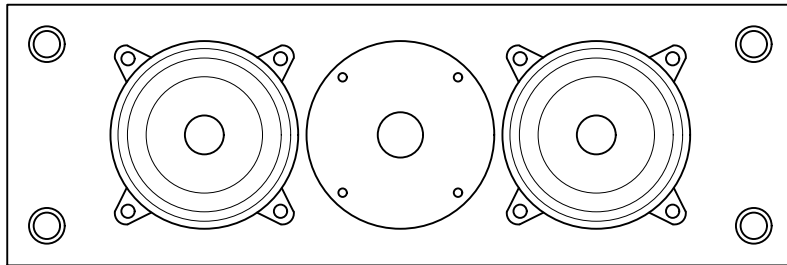

419.00

neo by
AUREA®

Neo 24

External dimensions unit: Millimeters

Material: MDF 12

Finish: Lacquered

Scale: 1/8