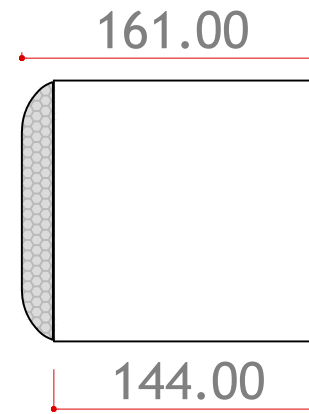

419.00

neo by
AUREA®

Neo 24

External dimensions unit: Millimeters

Material: MDF 12

Finish: Lacquered

Scale: 1/8