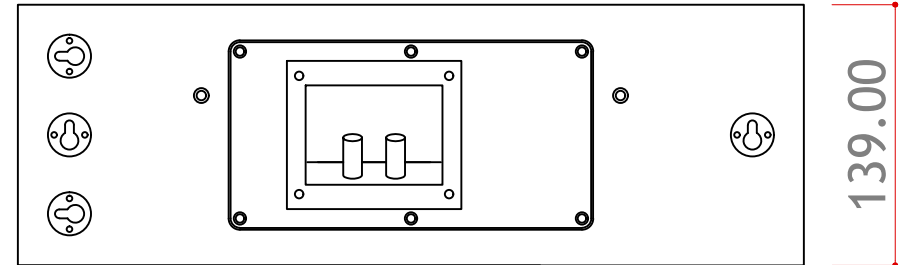

419.00

neo by
AUREA®

Neo 24

External dimensions unit: Millimeters

Material: MDF 12

Finish: Lacquered

Scale: 1/8